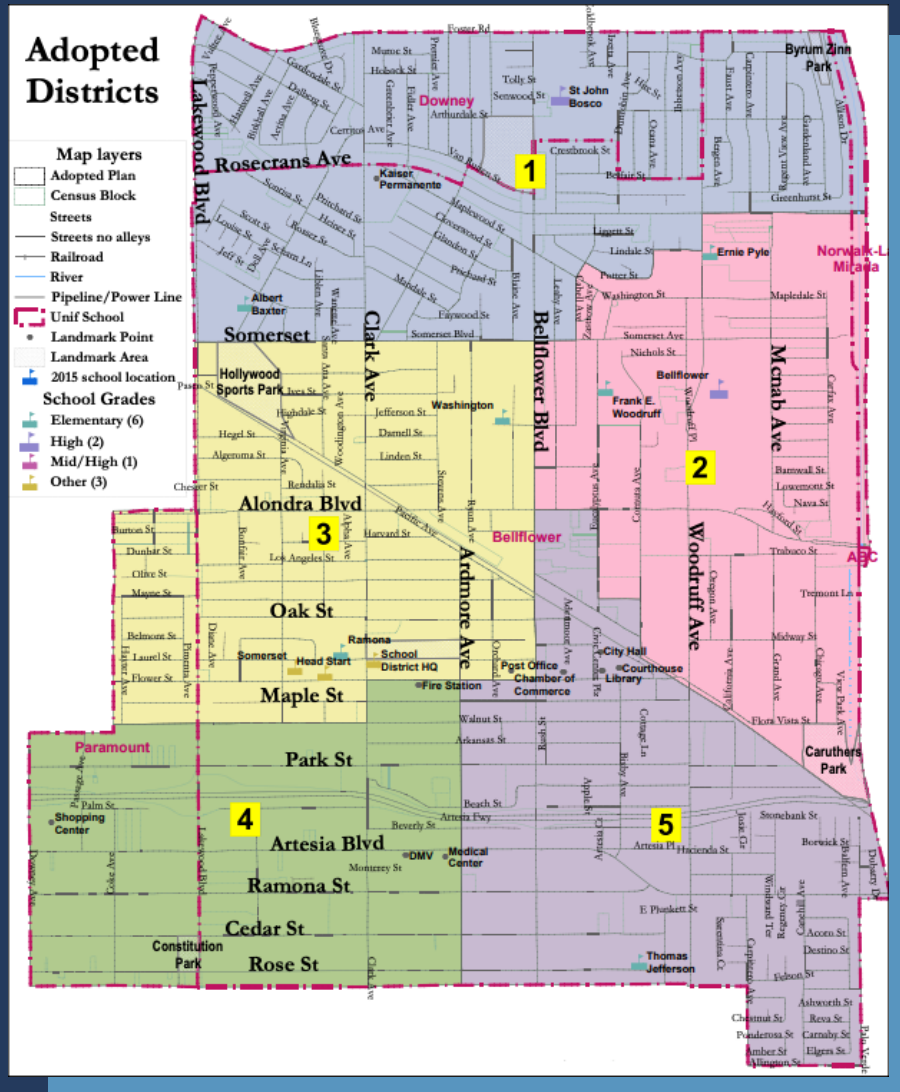

# Redistricting Adopted Map

The 2020 Census data showed minimal changes to the City's population counts in each district, which allowed the City Council to re-adopt the current districts map.

Learn more about the concluded redistricting process at [DrawBellflower.org](https://www.DrawBellflower.org)